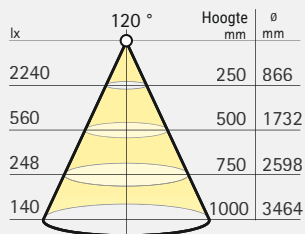

Shot 58 Quadro Warmwit

Shot 68 Quadro Warmwit

Shot 80 Quadro Neutralwit

Shot 80 Quadro Warmwit

Lichtbox

Montagetekening

Afmetingen Shot Quadro 58, 68, 80

	Shot 58 Quadro (mm)	Shot 68 Quadro (mm)	Shot 80 Quadro (mm)
1. Lichtveld	□ 34	□ 44	□ 52
2. Buitendiameter	□ 65	□ 74.5	□ 85
3. Boordoorsnede	Ø 56 - 60	Ø 66.5 - 69.5	Ø 78.5 - 81.5
4. Inbouwdiepte	12.5	12.5	12.5
5. Opbouwhoogte	2.5	2.5	2.5