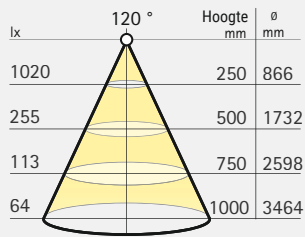

Lichtverdelingsgrafiek/120°

De gegevens van de lichtverdeling zijn de geldige waarden ten tijde van de productie.