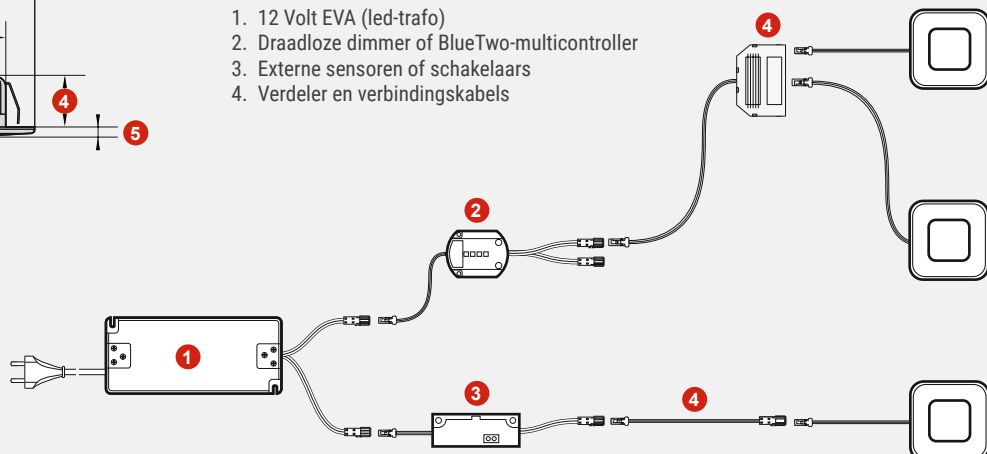

Afmetingen Shot Quadro 58, 68, 80

	Shot 58 Quadro (mm)	Shot 68 Quadro (mm)	Shot 80 Quadro (mm)
1. Lichtveld	□ 34	□ 44	□ 52
2. Buitendiameter	□ 65	□ 74.5	□ 85
3. Boordoorsnede	Ø 56 - 60	Ø 66.5 - 69.5	Ø 78.5 - 81.5
4. Inbouwdiepte	12.5	12.5	12.5
5. Opbouwhoogte	2.5	2.5	2.5

1. 12 Volt EVA (led-trafo)
2. Draadloze dimmer of BlueTwo-multicontroller
3. Externe sensoren of schakelaars
4. Verdeler en verbindingkabels