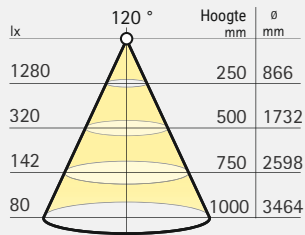

Shot 58 Quadro Warmwit

Shot 68 Quadro Warmwit

Shot 80 Quadro Neutralwit

Shot 80 Quadro Warmwit

Lichtbox

Montagetekening

Afmetingen Shot Quadro 58, 68, 80

	Shot 58 Quadro (mm)	Shot 68 Quadro (mm)	Shot 80 Quadro (mm)
1. Lichtveld	□ 34	□ 44	□ 52
2. Buitendiameter	□ 65	□ 74.5	□ 85
3. Boordoorsnede	Ø 56 - 60	Ø 66.5 - 69.5	Ø 78.5 - 81.5
4. Inbouwdiepte	12.5	12.5	12.5
5. Opbouwhoogte	2.5	2.5	2.5