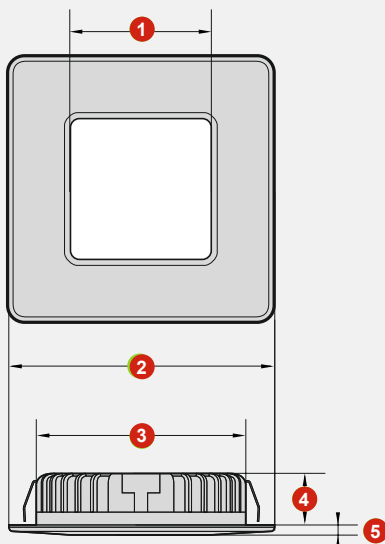

Shot 58 Quadro Warmwit

Shot 68 Quadro Warmwit

Shot 80 Quadro Neutralwit

Shot 80 Quadro Warmwit

Lichtbox

Montagetekening

Afmetingen Shot Quadro 58, 68, 80

	Shot 58 Quadro (mm)	Shot 68 Quadro (mm)	Shot 80 Quadro (mm)
1. Lichtveld	□ 34	□ 44	□ 52
2. Buitendiameter	□ 65	□ 74.5	□ 85
3. Boordoorsnede	Ø 56 - 60	Ø 66.5 - 69.5	Ø 78.5 - 81.5
4. Inbouwdiepte	12.5	12.5	12.5
5. Opbouwhoogte	2.5	2.5	2.5