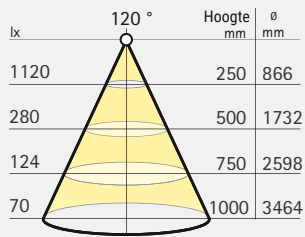

Shot 58 Quadro Warmwit

Shot 68 Quadro Warmwit

Shot 80 Quadro Neutralwit

Shot 80 Quadro Warmwit

Lichtbox

Montagetekening

Afmetingen Shot Quadro 58, 68, 80

	Shot 58 Quadro (mm)	Shot 68 Quadro (mm)	Shot 80 Quadro (mm)
1. Lichtveld	□ 34	□ 44	□ 52
2. Buitendiameter	□ 65	□ 74.5	□ 85
3. Boordoorsnede	Ø 56 - 60	Ø 66.5 - 69.5	Ø 78.5 - 81.5
4. Inbouwdiepte	12.5	12.5	12.5
5. Opbouwhoogte	2.5	2.5	2.5