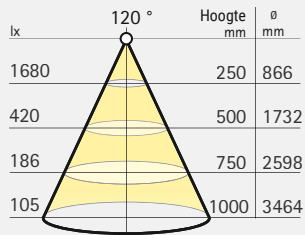

Shot 58 Quadro Warmwit

Shot 68 Quadro Warmwit

Shot 80 Quadro Neutralwit

Shot 80 Quadro Warmwit

Lichtbox

Montagetekening

Afmetingen Shot Quadro 58, 68, 80

	Shot 58 Quadro (mm)	Shot 68 Quadro (mm)	Shot 80 Quadro (mm)
1. Lichtveld	□ 34	□ 44	□ 52
2. Buitendiameter	□ 65	□ 74.5	□ 85
3. Boordoorsnede	Ø 56 - 60	Ø 66.5 - 69.5	Ø 78.5 - 81.5
4. Inbouwdiepte	12.5	12.5	12.5
5. Opbouwhoogte	2.5	2.5	2.5