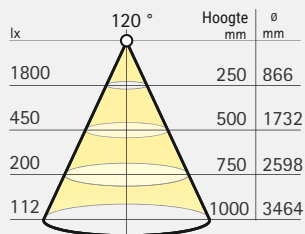

Shot 58 Quadro Warmwit

Shot 68 Quadro Warmwit

Shot 80 Quadro Neutralwit

Shot 80 Quadro Warmwit

Lichtbox

Montagetekening

Afmetingen Shot Quadro 58, 68, 80

	Shot 58 Quadro (mm)	Shot 68 Quadro (mm)	Shot 80 Quadro (mm)
1. Lichtveld	□ 34	□ 44	□ 52
2. Buitendiameter	□ 65	□ 74.5	□ 85
3. Boordoorsnede	Ø 56 - 60	Ø 66.5 - 69.5	Ø 78.5 - 81.5
4. Inbouwdiepte	12.5	12.5	12.5
5. Opbouwhoogte	2.5	2.5	2.5